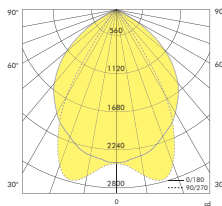

Raillux Duo

3-Phase Track Light

UGR	UGR <19	
System Power	80W	
CRI	>80Ra	
CCT	3000K	4000K
System Lumen	7600lm	7820lm
System Efficacy	95lm/W	97lm/W
LOR	Up to 80%	
Driver	Non-Dimmable Driver (included)	

Raillux Mono 40W 3000K (per side)

H [m]	[lux]	Beam [Ø cm]
1	2481	160
2	620	320
3	376	480
4	155	630
5	99	790

Beam (50%) Angle: 77°

PRODUCT LIST

Article No.	Product Name	Housing Color	Louvre Color	System Lumen	CCT	CRI	System Power	Lens
2.16.0384	Raillux Duo	Grey	Grey	7600lm	3000K	>80Ra	72W	60°
2.16.0385	Raillux Duo	White	White	7600lm	3000K	>80Ra	72W	60°
2.16.0386	Raillux Duo	Black	Grey	7600lm	3000K	>80Ra	72W	60°
2.16.0387	Raillux Duo	Grey	Grey	7820lm	4000K	>80Ra	72W	60°
2.16.0388	Raillux Duo	White	White	7820lm	4000K	>80Ra	72W	60°
2.16.0389	Raillux Duo	Black	Grey	7820lm	4000K	>80Ra	72W	60°