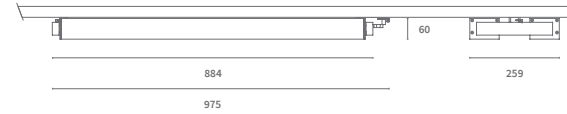

Raillux Duo

3-Phase Track Light

UGR	UGR <19	
System Power	80W	
CRI	>80Ra	
CCT	3000K	4000K
System Lumen	7600lm	7820lm
System Efficacy	95lm/W	97lm/W
LOR	Up to 80%	
Driver	Non-Dimmable Driver (included)	

Raillux Mono 40W 3000K (per side)

H [m]	[lux]	Beam [Ø cm]
1	2481	160
2	620	320
3	376	480
4	155	630
5	99	790

Beam (50%) Angle: 77°

PRODUCT LIST

Article No.	Product Name	Housing Color	Louvre Color	System Lumen	CCT	CRI	System Power	Lens
2.16.0384	Raillux Duo	Grey	Grey	7600lm	3000K	>80Ra	72W	60°
2.16.0385	Raillux Duo	White	White	7600lm	3000K	>80Ra	72W	60°
2.16.0386	Raillux Duo	Black	Grey	7600lm	3000K	>80Ra	72W	60°
2.16.0387	Raillux Duo	Grey	Grey	7820lm	4000K	>80Ra	72W	60°
2.16.0388	Raillux Duo	White	White	7820lm	4000K	>80Ra	72W	60°
2.16.0389	Raillux Duo	Black	Grey	7820lm	4000K	>80Ra	72W	60°